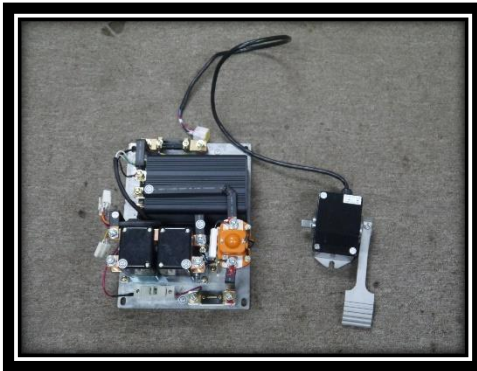

B.O.C Replacements Parts

Curtis Battery Indicator

Emergency Stop Button, 250A

FWD / REV Rocker Switch

Hand Brake Handle with Wire

#P270 033B 1721 Potentiometer (Foot Pedal)

Carbon Brush (48V Motor)

Key Switch

SMH 50A Charger Connector

SMH 175A Charger Connector

Horn

Foot Pedal Accelerator (Potentiometer Model)

AXC 14 05 Brake Shoes

Main Contactor

DJB-12B Reverse Indicator

Steering Wheel Assy